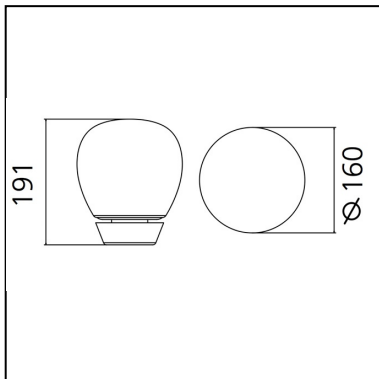

LUMINAIRE

- Watt: **11W**
- Delivered lumens output: **567lm**
- CCT: **3000K**
- Efficiency: **55%**
- Efficacy: **51.55lm/W**
- CRI: **90**
- Dimmer Typology: **Microswitch Dimmer**

DESCRIPTION

Empatia is inspired by the association between the great glass-blowing tradition and the LED technology of Artemide. High interest in the expression potentials of this material resulted into co-operation with master glass blowers to gain full control of the special suppleness of Venetian glass and to work on the balance between surface and light, between subtle densities and transparencies. Hence clear, pure craft objects, each of them unique in all respects. Transparency and opacity are wisely dosed to obtain a glass that reflects light without glaring and without losing efficiency. Hence optical device, whose heart is a high-performance LED-based light engine created separately from the glass emission body in favor of higher thermal efficiency and performance. Light is controlled with maximum yield and driven towards the glass diffuser through a transparent pipe with a very low absorption coefficient.

PRODUCT CODE: 1813010A

FEATURES

- Article Code: **1813010A**
- Colour: **White**
- Installation: **Table**
- Material: **Blown glass, methacrylate, aluminum**
- Series: **Design Collection**
- design by: **Carlotta de Bevilacqua, Paola di Arianello**

DIMENSIONS

- Height: **cm 19**
- Diameter: **cm 16**
- Impact Resistance: **N/D**
- Glow Wire Test: **650°C**

SOURCES INCLUDED

- Category: **Led**
- Number: **1**
- Watt: **11W**
- Delivered lumens output: **1380lm**
- Color temperature (K): **3000K**
- CRI: **90**
- Color Tolerance: **2SDCM**